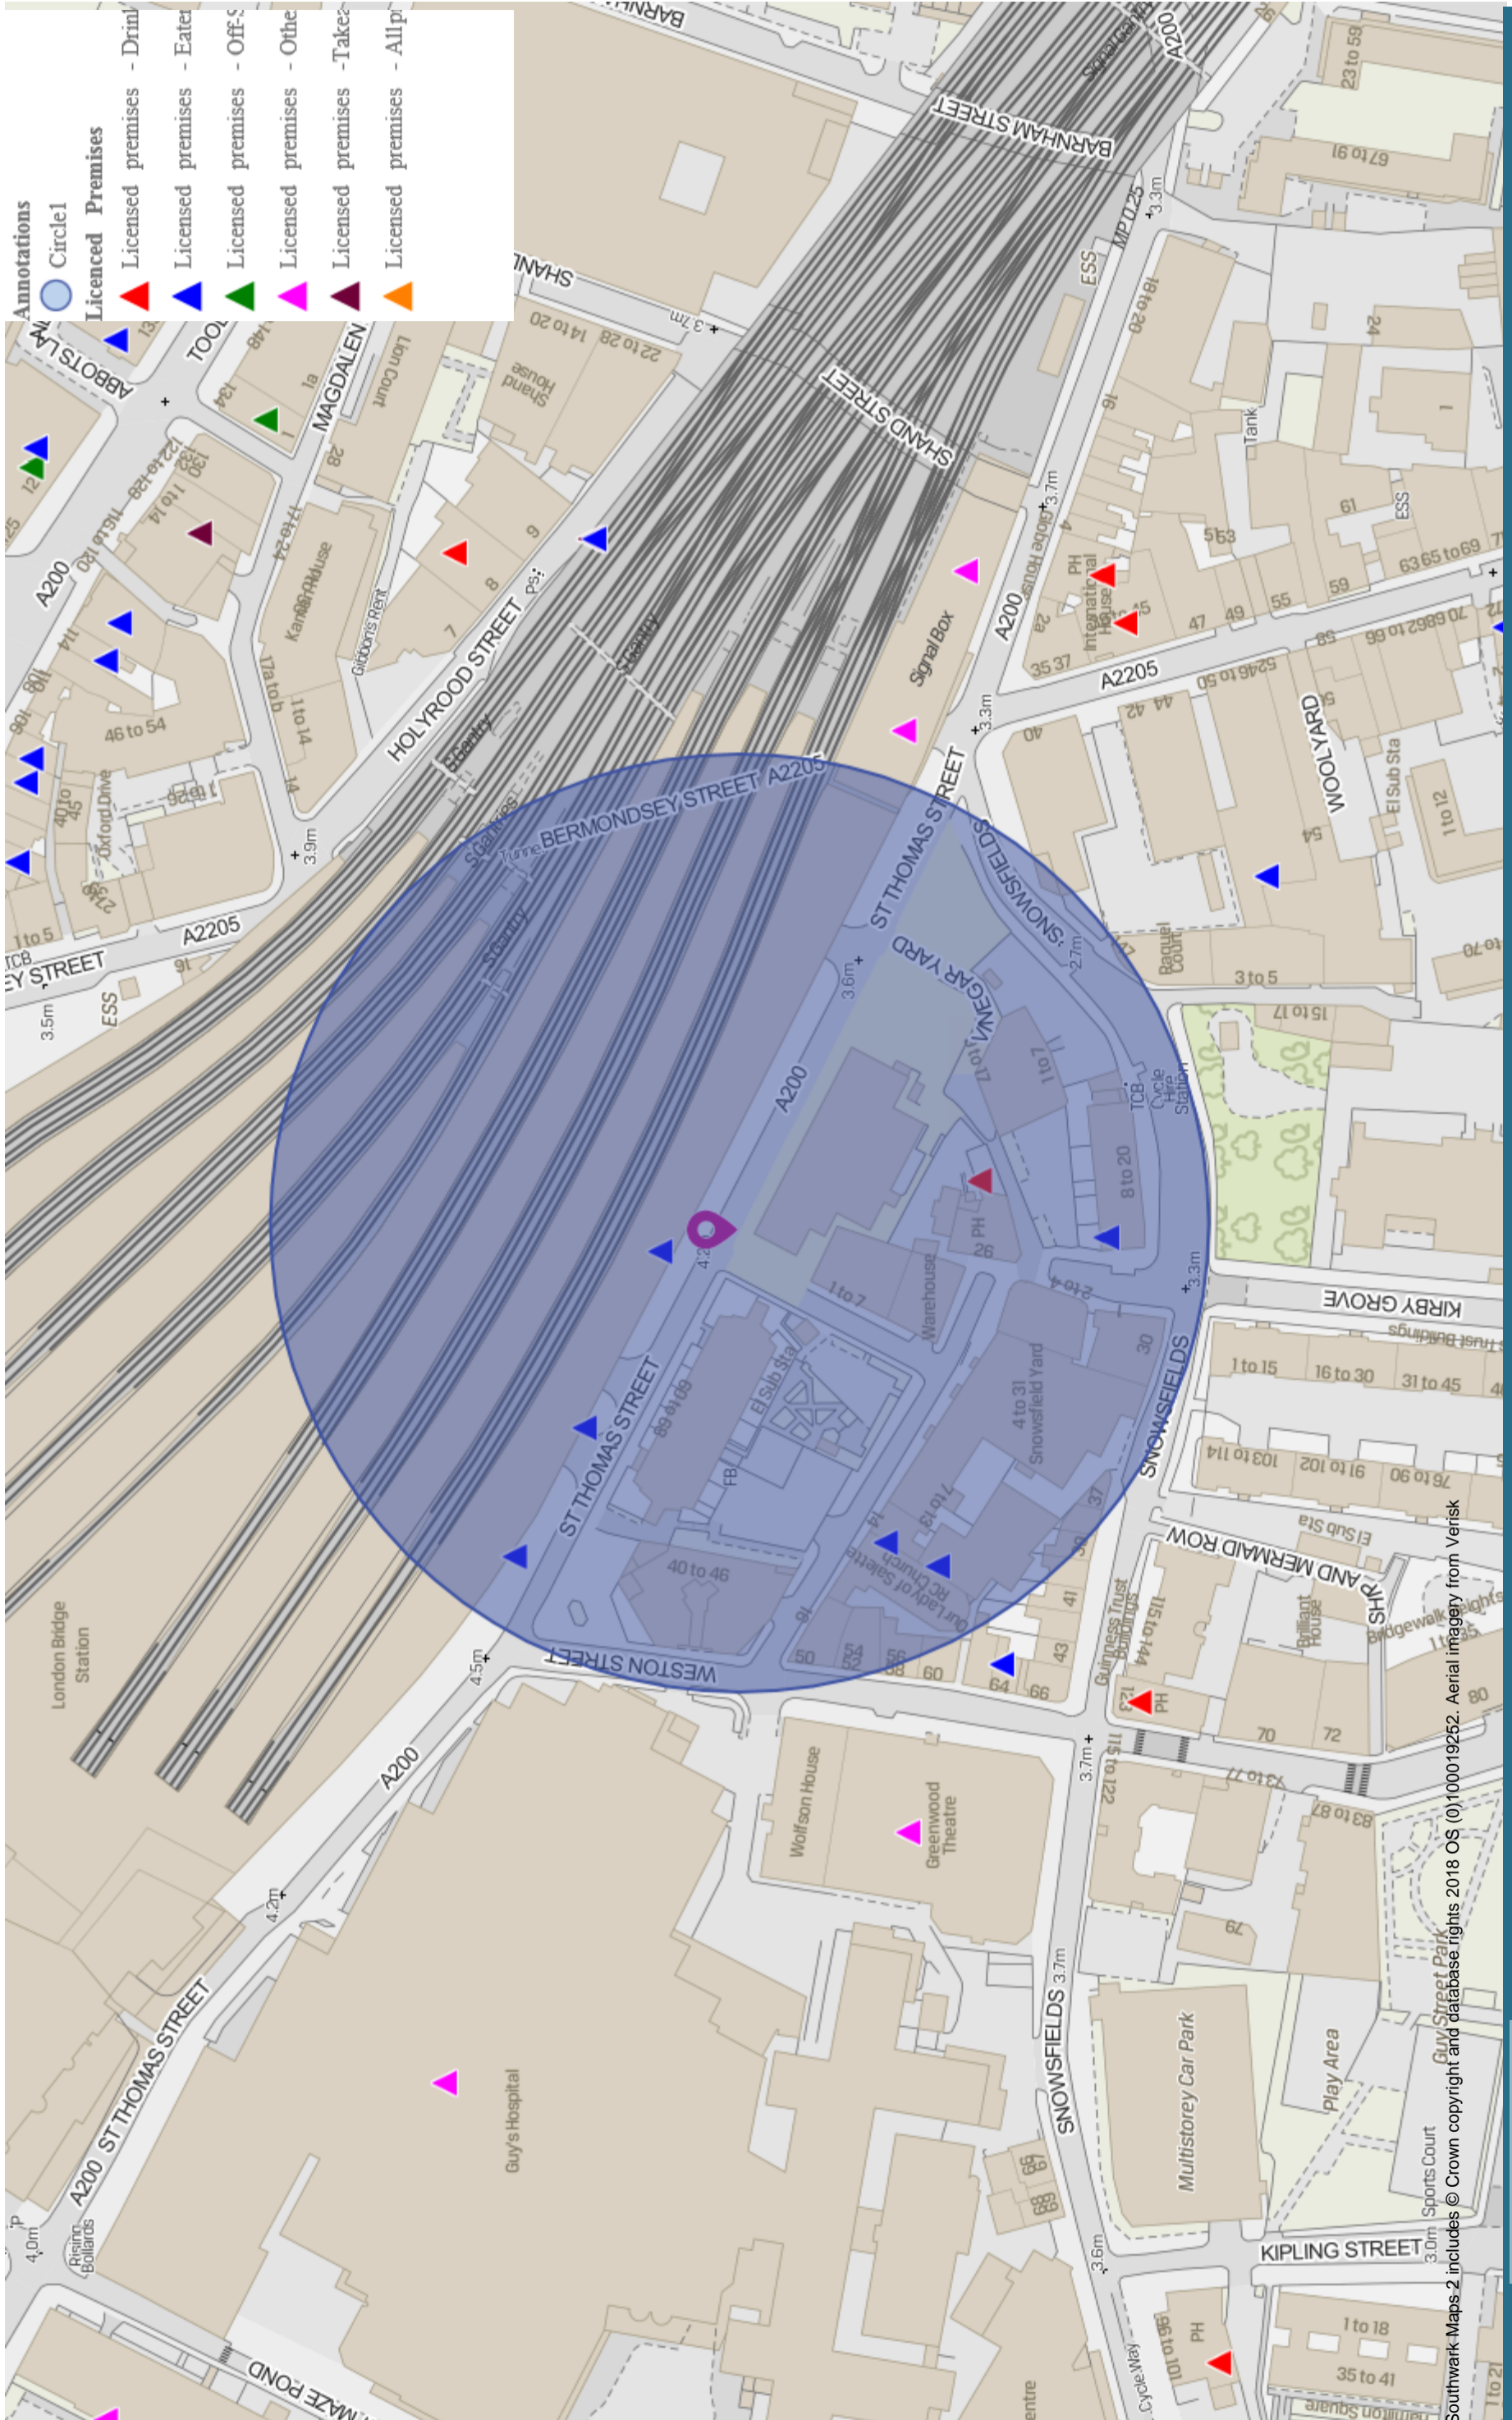

VINEGAR YARD, 80-82 ST THOMAS STREET, SE1 3QU

Southwark Maps 2 includes © Crown copyright and database rights 2018 OS (0)100019262. Aerial imagery from Verisk

18-Feb-2019